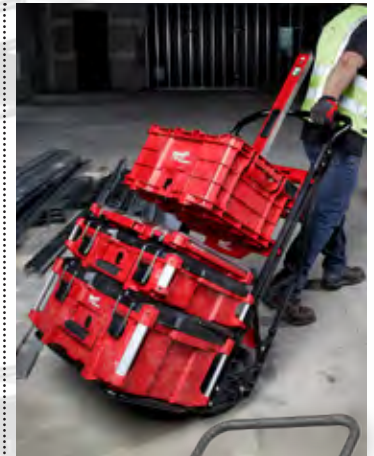

NEW PRODUCTS

M18 FUEL™

BEST POWER TO WEIGHT RATIO
MOST ACCESS IN TIGHT SPACES
FASTER REMOVAL SPEED

M18 FUEL™ 3/8\"/>

Tool Only (2960-20)

MOST ACCESS IN TIGHT SPACES
UP TO 250 FT-LBS NUT-BUSTING TORQUE
MAXIMUM WORKSPACE VISIBILITY

M18 FUEL™ 3/8\"/>

Tool Only (2854-20)

M18 FUEL™ 1/2\"/>

Tool Only (2855-20)

M18 FUEL™ 1/2\"/>

Tool Only (2855P-20)

AVAILABLE IMPACT WRENCHES

MET #	DESCRIPTION	PRICE
2960-20	M18 FUEL™ 3/8" Mid-Torque Impact Wrench w/ Friction Ring Bare Tool	$219
2960-22	M18 FUEL™ 3/8" Mid-Torque Impact Wrench w/ Friction Ring Kit	$419
2960-22CT	M18 FUEL™ 3/8" Mid-Torque Impact Wrench w/ Friction Ring CP2.0 Kit	$319
2962P-20	M18 FUEL™ 1/2" Mid-Torque Impact Wrench w/ Pin Detent Bare Tool	$219
2962P-22	M18 FUEL™ 1/2" Mid-Torque Impact Wrench w/ Pin Detent Kit	$419
2962-20	M18 FUEL™ 1/2" Mid-Torque Impact Wrench w/ Friction Ring Bare Tool	$219
2962-22	M18 FUEL™ 1/2" Mid-Torque Impact Wrench w/ Friction Ring Kit	$419

AVAILABLE IMPACT WRENCHES

MET #	DESCRIPTION	PRICE
2854-20	M18 FUEL™ 3/8" Compact Impact Wrench w/ Friction Ring Bare Tool	$199
2854-22	M18 FUEL™ 3/8" Compact Impact Wrench w/ Friction Ring Kit	$369
2854-22CT	M18 FUEL™ 3/8" Compact Impact Wrench w/ Friction Ring CP2.0 Kit	$299
2855P-20	M18 FUEL™ 1/2" Compact Impact Wrench w/ Pin Detent Bare Tool	$199
2855P-22	M18 FUEL™ 1/2" Compact Impact Wrench w/ Pin Detent Kit	$369
2855-20	M18 FUEL™ 1/2" Compact Impact Wrench w/ Friction Ring Bare Tool	$199
2855-22	M18 FUEL™ 1/2" Compact Impact Wrench w/ Friction Ring Kit	$369

COMING SOON!

$199

M18 FUEL™ Compact Vacuum
(MET# 0940-20 / BSE# 3535138)

$549

M18 FUEL™ 8" Metal Cutting Circular Saw Kit
(MET# 2982-21 / BSE# 3519442)

$259

M18 FUEL™ SAWZALL® Recip Saw w/ ONE-KEY™
(MET# 2822-20 / BSE# 3538939)

$249