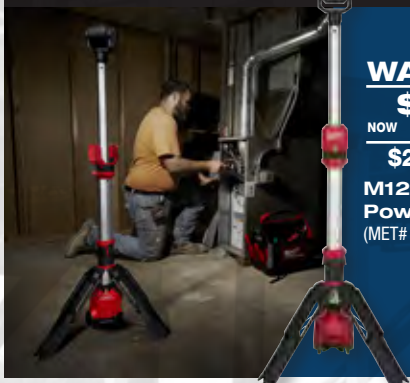

NEW LOWER PRICE

WAS $149

NOW $129

$20 SAVINGS

M12™ ROCKET™ Dual Power Tower Light
(MET# 2132-20 / BSE# 3444070)

WAS $99

NOW $79

$20 SAVINGS

M18™ ROVER™ Mounting Flood Light
(MET# 2365-20 / BSE# 3381887)

WAS $99

NOW $79

$20 SAVINGS

M18™ Search Light
(MET# 2354-20 / BSE# 3320205)

WAS $79

NOW $59

$20 SAVINGS

M18™ ROVER™ Flood Light (MET# 2361-20 / BSE# 3074300)