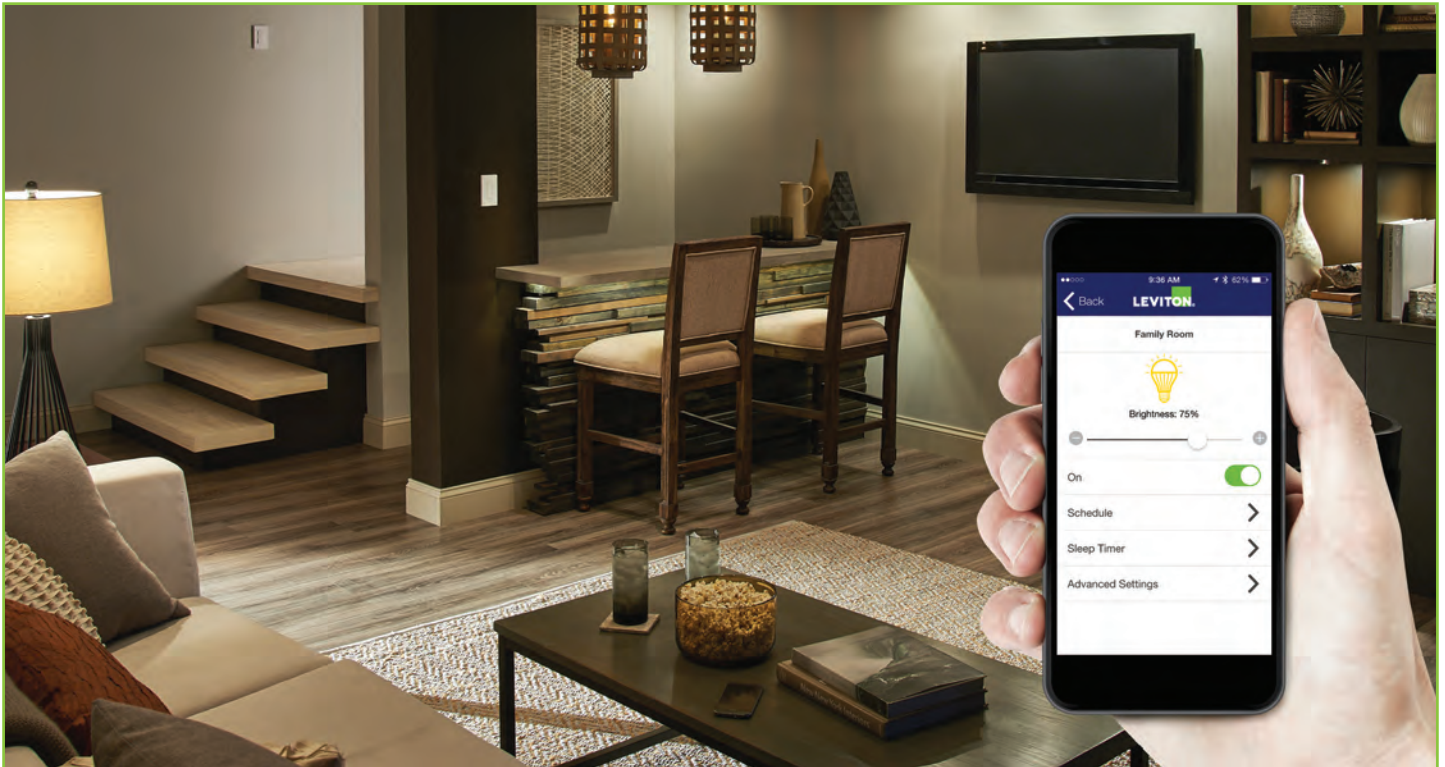

Lighting Control in the palm of your hand.

Dim and Time Lighting via App

The next generation of lighting control technology is here with the new Decora® Digital Dimmer and Digital Switch with Bluetooth® technology. These innovative devices work using the Decora Digital Dimmer & Timer App that can be easily downloaded to smartphones or tablets and paired to the Leviton Dimmer or Switch using Bluetooth technology. Decora Digital Controls with Bluetooth technology provide local control within a 30 foot* range without the need of a hub, gateway or internet connection, bridging the gap between traditional dimmers and whole-house automation systems.

Decora Digital Dimmer - a powerful device combining the best of Leviton dimmer and timer functions with today's technology. Just use your smartphone or tablet to control, adjust and time lighting for daily activities or to ensure a "lived-in" look while away.

Decora Digital Switch - users enjoy the combined functions of a standard wall switch and a countdown or programmable timer switch in one attractive device. Using the app to set timer functions makes it quick and easy to control lights.

Decora Digital Dimmer & Timer App - compatible with Apple and Android smartphones or tablets; offers simple, intuitive on-screen menu options to independently control dimmers and switches within a 30 foot range.

Decora Digital Devices are ideal for living rooms, bedrooms, kitchens, dining rooms, home offices, outdoors or anywhere full control of lighting is desired.