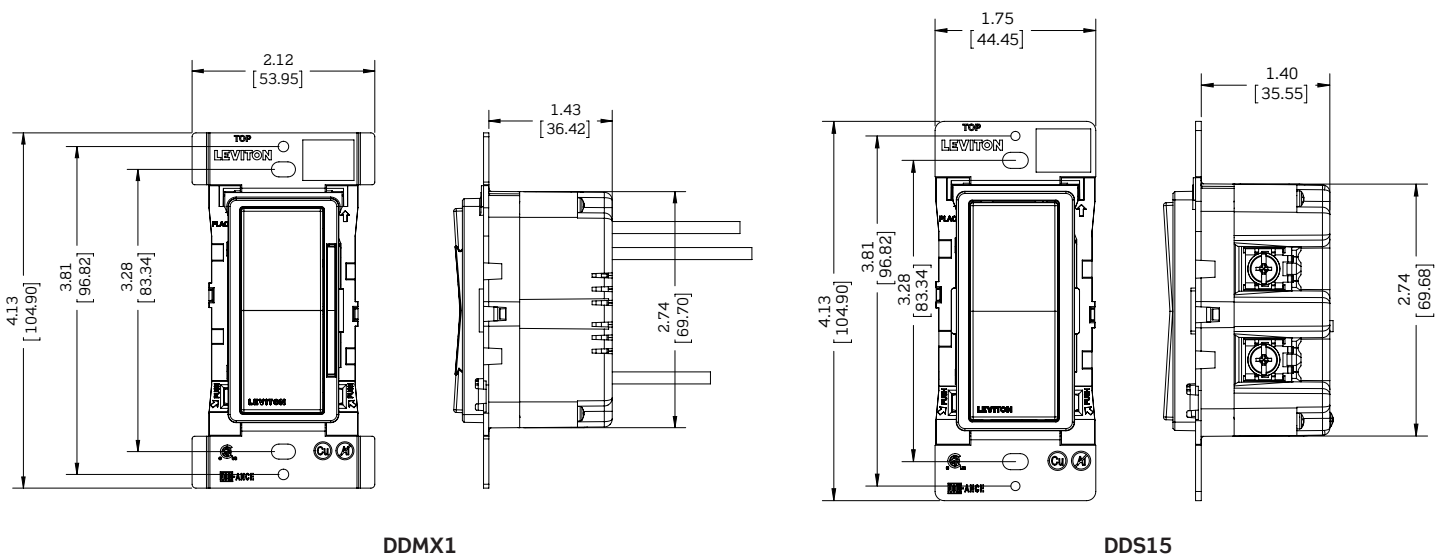

Dimensional Drawings

Wiring Diagrams

Cat. No. DDMX1 (Neutral connection required)

Single Pole

3-Way

Cat. No. DDS15 (Neutral connection required)

Single Pole

3-Way